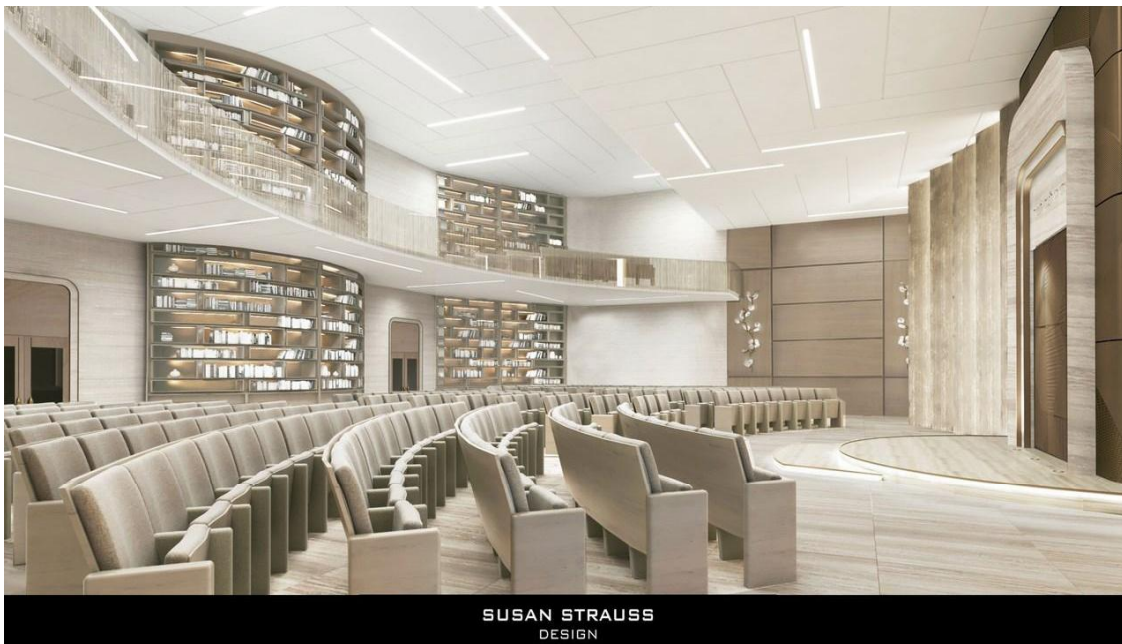

Country: United States

The Persian Congregation of Flatbush is home to a thriving Jewish community in Brooklyn, NY. Coming from a modest building, they were ready to move into a space that would not only serve their own needs, but would serve the larger Brooklyn community as well. The goal was to create a space that was modern and elegant and that felt luxurious.

We chose high end materials in warm tones, like travertine, brushed brass, onyx and wood. Custom light fixtures add unique touches to the main spaces. Through the glass and metal entrance doors, backlit onyx walls made up of panels of varying sizes welcome you into the space. These onyx panels also double as plaques honoring donors who made contributions to the new building. Through the next set of doors, a sweeping spiral staircase with stunning custom pendant lights anchors the lobby.

In the Main Sanctuary, massive glass and metal panels flank the Ark creating a bold focal point in the space. The ceiling design, with its diagonal lines, bursts out from the Ark, drawing your eye right to it. Wood paneling with reveals clads the two side walls and custom metal and glass sconces add a glamorous touch. The double height space is complete with a balcony, allowing for added seating. Shelving to house the congregation's large library was a must, so we designed custom wood bookcases to line the back of the sanctuary.

The congregants wanted to include a large ballroom space that would allow members of the congregation to host events. We decided to bring the soft arch shape used in the Main Sanctuary upstairs into this space. Here, arches frame the sinks and closet doors on either side of the room. Polished stone and antique mirror provide the glamour while upholstery and drapes add softness and warmth. A custom glass ceiling installation is lit from above and completes the event space perfectly.